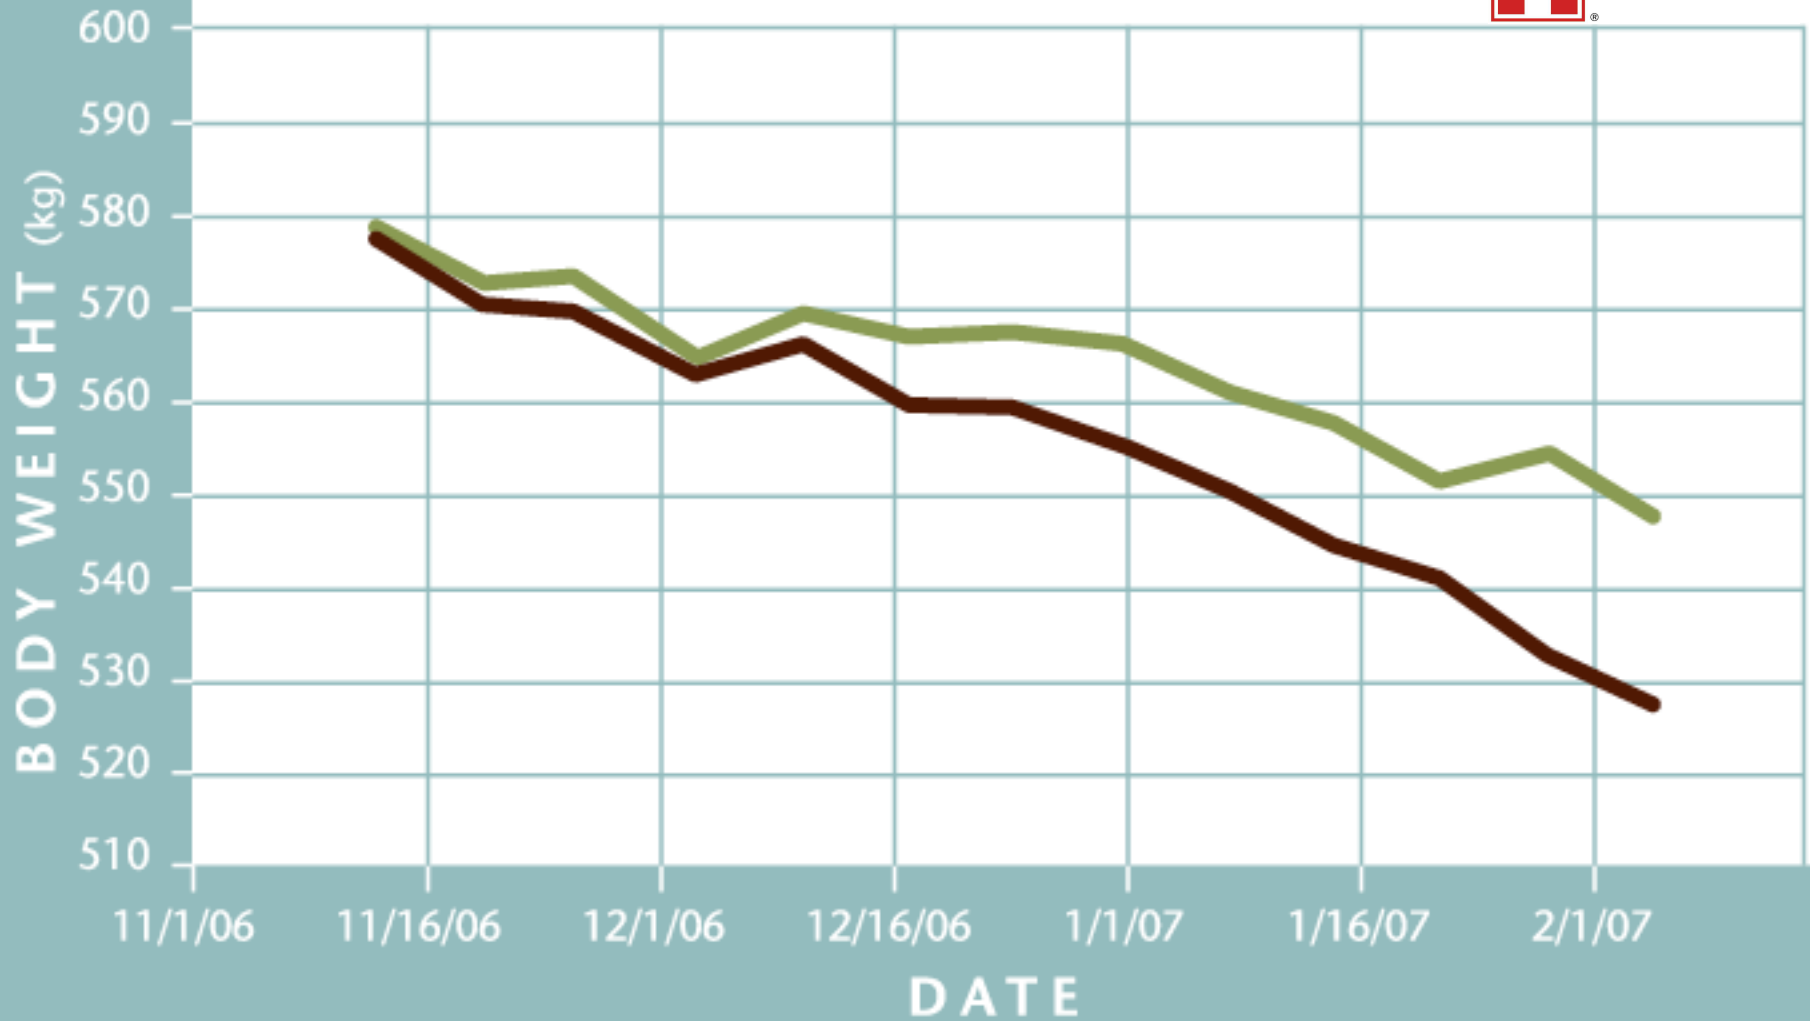

Purina Mills

WR-CON

WR-EX